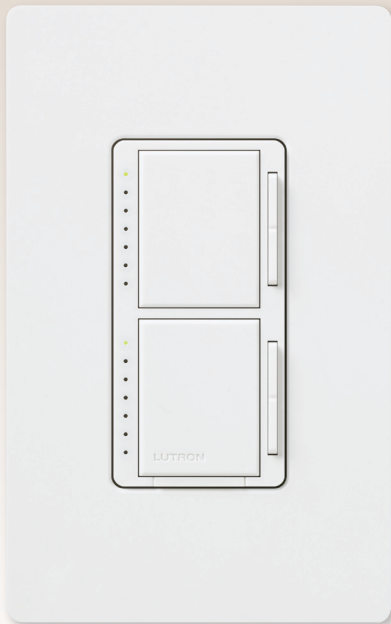

# Maestro® dual dimmer and dimmer/switch

control two circuits with a single wallbox

Maestro dual dimmer

Maestro dimmer/switch

Learn more about these products and the complete Lutron product offering.