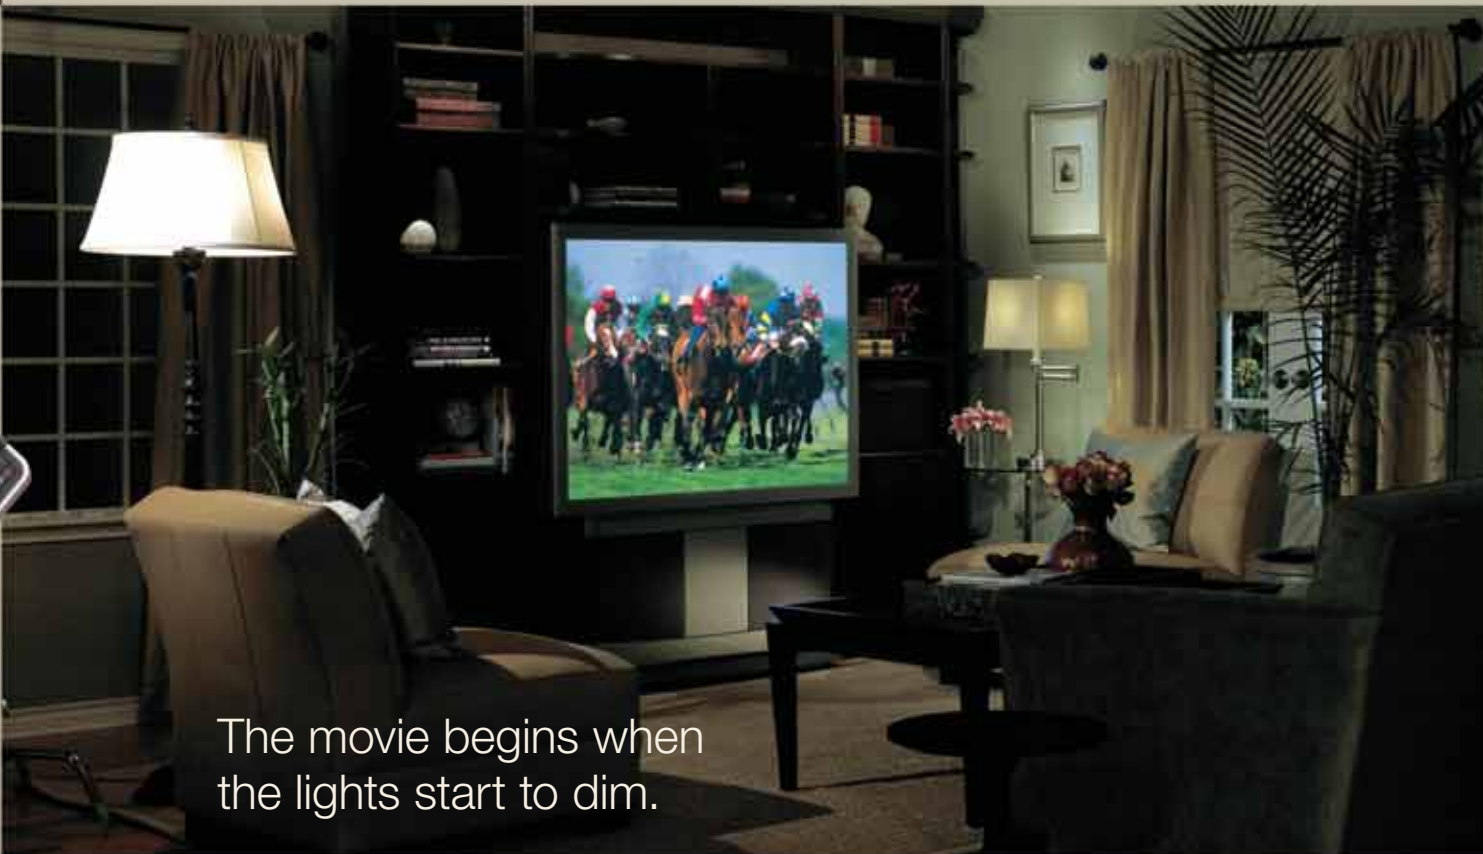

Touch a button on your cordless tabletop master control to set the scene for movies, music, intermission or entertaining.

4 areas of light

Touchscreen/PC Package

Control four areas of light and connect to your home theater system.†

Press Play:
Lights slowly dim and the movie begins.

Press Pause:
Movie pauses as lights brighten slowly, creating a pathway to other rooms.

With a RadioRA home theater package, your lights and other home theater components will operate in perfect harmony—creating a true cinematic experience.*