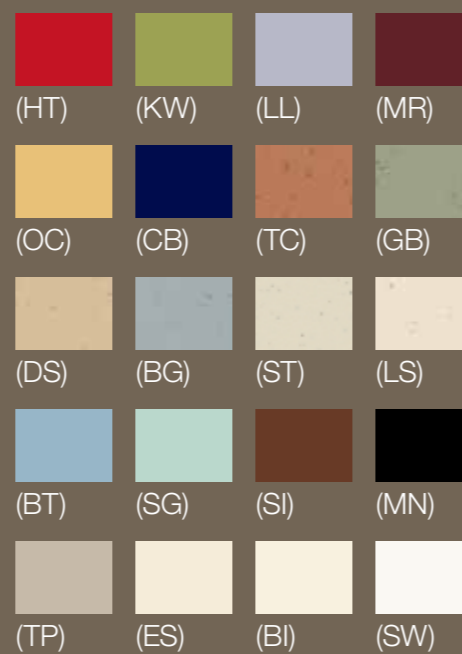

components, accessories and wallplates

dimmers

accessory dimmers

designer-style switch

GFCI receptacle

multi-port frame

Claro® stainless steel 1-opening wallplate

satin finish color palette

Hot (HT)
Kiwi (KW)
Lilac (LL)
Merlot (MR)
Ochre (OC)
Cobalt (CB)
Terracotta (TC)
Greenbriar (GB)
Desert Stone (DS)
Bluestone (BG)
Stone (ST)
Limestone (LS)
Blue Mist (BT)
Sea Glass (SG)
Sienna (SI)
Midnight (MN)
Taupe (TP)
Eggshell (ES)
Biscuit (BI)
Snow (SW)

gloss finish color palette

White (WH)
Ivory (IV)
Almond (AL)
Light Almond (LA)
Brown (BR)
Gray (GR)
Black (BL)

Color samples shown are representations only. See product samples for exact finishes, and ask your Lutron sales representative for color availability.