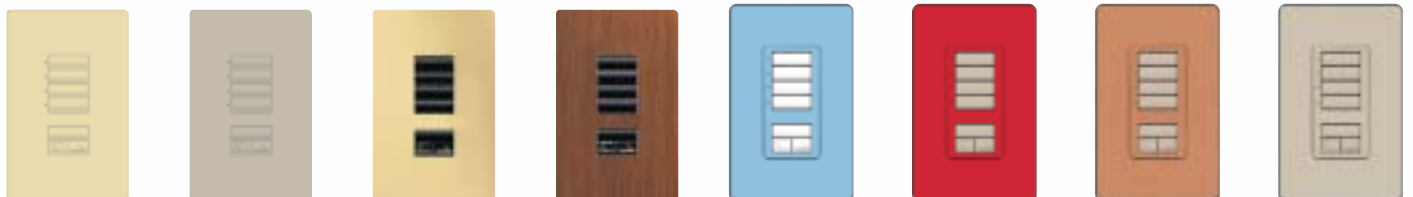

Hand-held remote controls

Convenient control options

Hand-held remotes are also available, including models that control electric lighting and Sivoia QED™ shading systems. Infrared remotes keep control of all the sunlight in any space at your fingertips.

Satin Nickel, shown above, is one of the many metal finishes available.

Control one shade or an entire group of shades easily.

Distinctive, ergonomic controls

Ochre, shown above, is one of Lutron's Satin Colors™.