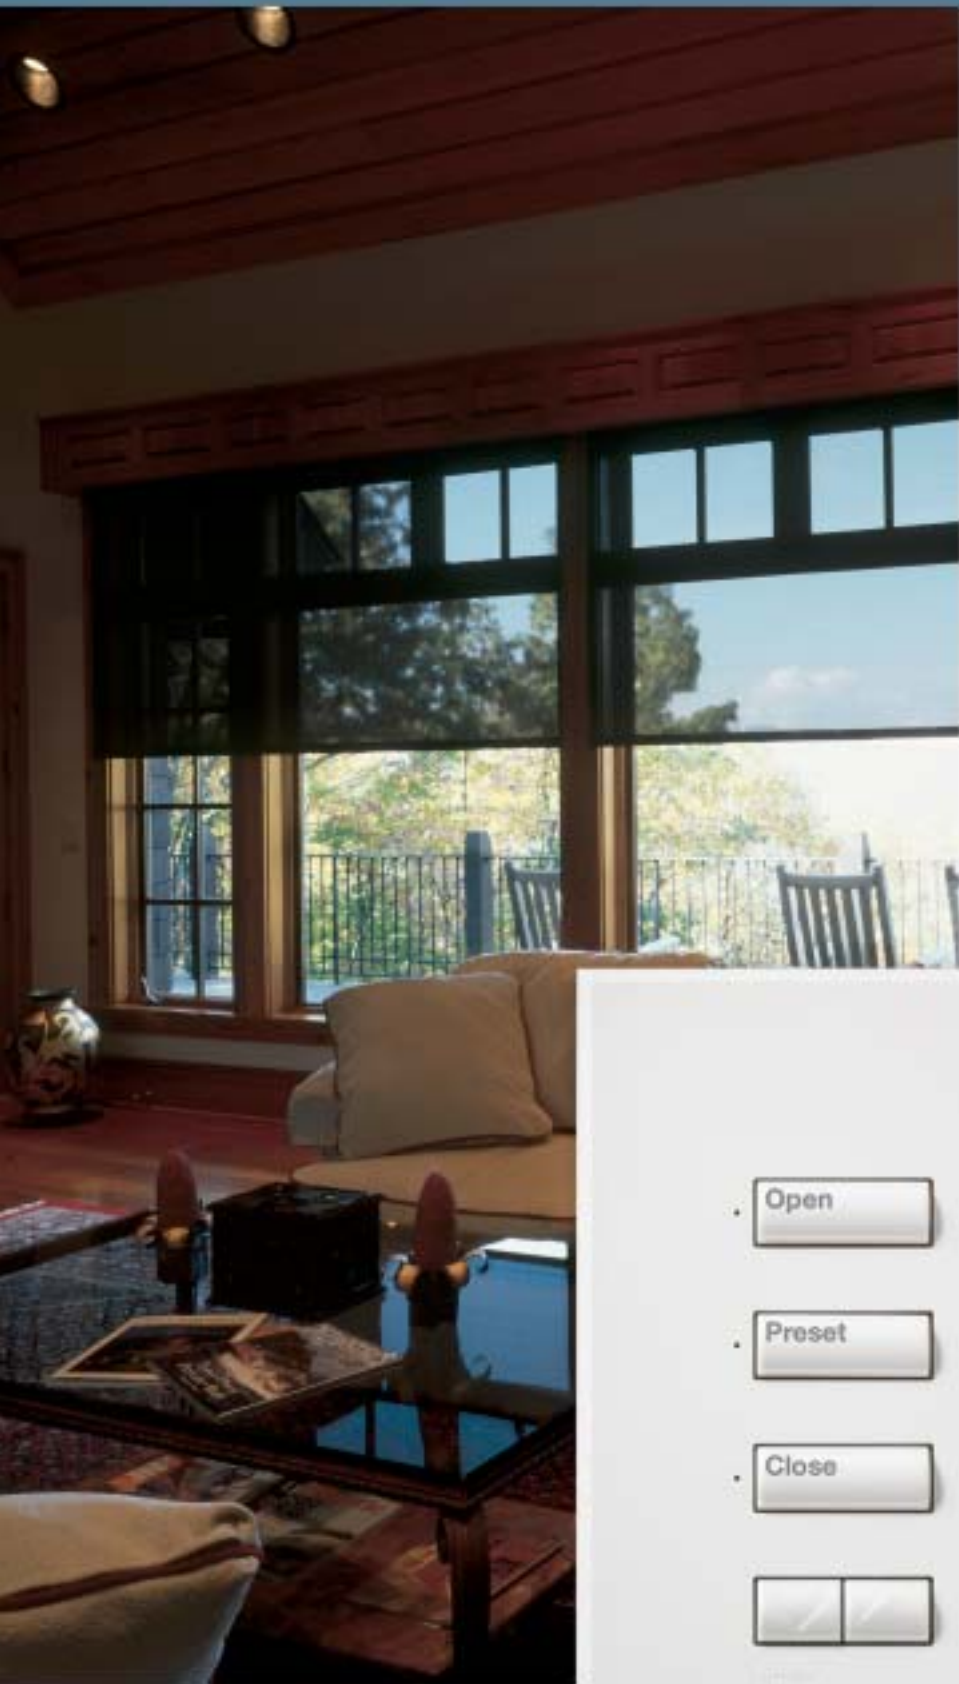

Quiet, precise, controllable shading

Sivoia QED™ shading systems effortlessly control sunlight in any window. Minimize harsh glare, and protect valuable furnishings from harmful UV damage.

Quiet elegance

Sivoia QED shades move silently and evenly to create subtle transformations. Multiple shades move smoothly and stop together in perfect alignment.