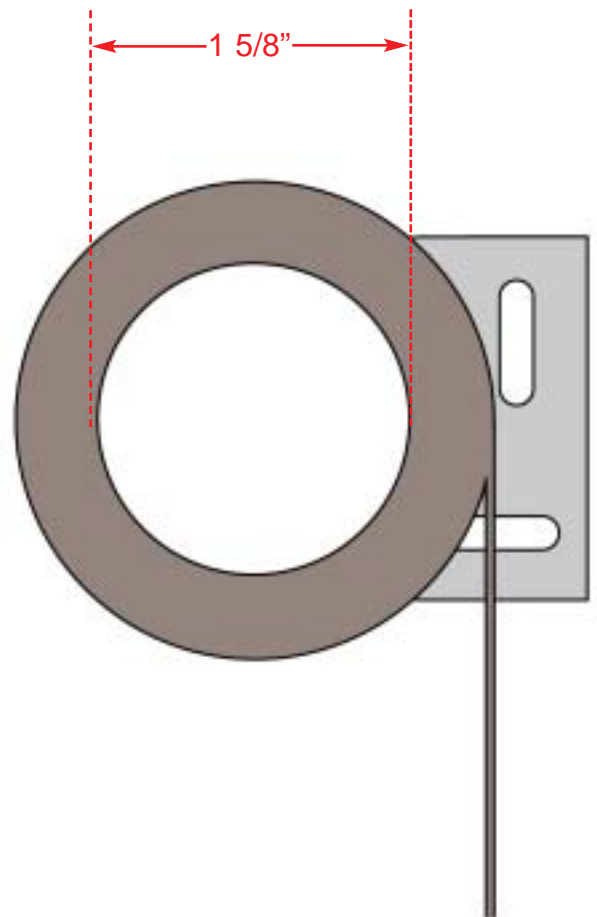

Roller 225™

A more robust system for much larger applications such as atriums or multi-story windows.
Tube size: 3.75"
Pocket size: 7" x 7"
Typical window size:
12' x 18'
(maximum: 225 square feet)

NEW

Sivoia QED™ roller 64

roller 64 shade and mounting bracket

SIDE VIEW-SHOWN ACTUAL SIZE

- roller tube diameter: 1 5/8"
- installs in a space 3 1/2" deep x 3 1/2" high, even with the thickest fabric rolled onto the tube

Comfort