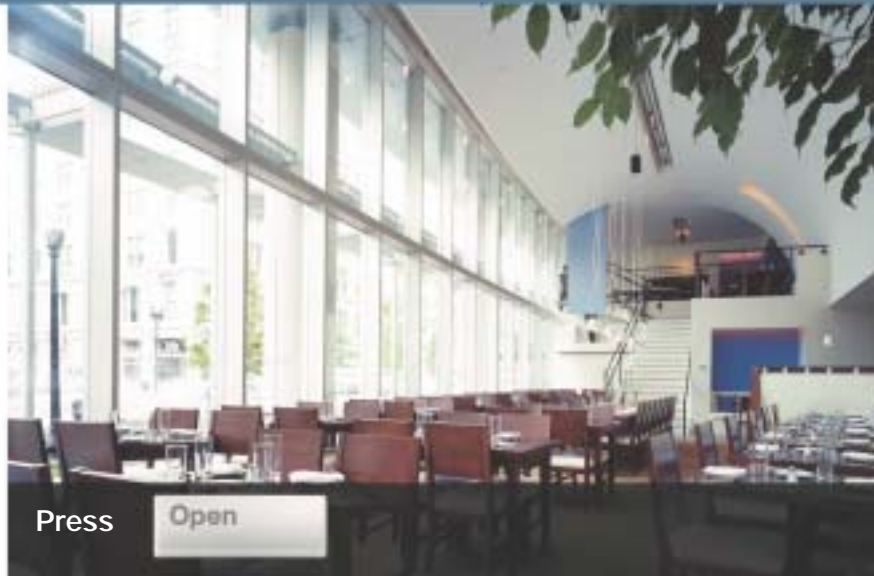

Convenience

Effortless transformation

With the touch of a button, quietly transform glare into soft, pleasing light in open spaces filled with tall, hard-to-reach windows.

Avoid disturbing patrons or taking up valuable staff time having to adjust multiple shades individually.

Easy-to-use wall-mounted controls fit any décor. The SeeTouch™ style three-button keypad shown here, offers full open, movement to a programmable preset position, full close, and fine-tuning of the shade height as desired.